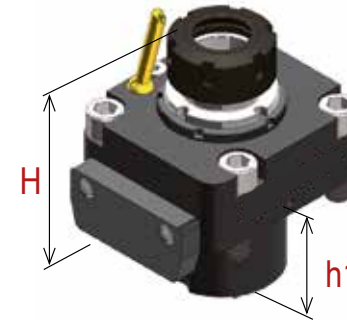

Turret Series:

BMT 60

SPACE TURN LB 2000EX / LB 2500EX / LB 3000EX /

GENOS SERIES L300-MW /

MULTUS U3000 / U4000 / LU3000EX M / MY

AX
Assiale - Axial

RD
Radiale - Radial

▼ Direction of rotation opposite of machine spindle

▼ Direction of rotation same as machine spindle

● Internal Coolant

AX
Assiale - Axial

RD
Radiale - Radial

Code	Orient	Rotation	Output	Int. Coolant	Nm	Rpm	H
99.OK.A80	AX	▼	ER-32	-	60	6000	Max 79
99.OK.A81	AX	▼	ER-32	● 70bar	60	6000	Max 79