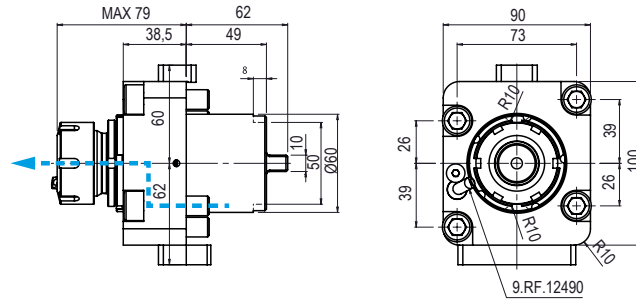

Turret Series:

BMT 60

SPACE TURN LB 2000EX / LB 2500EX / LB 3000EX /

GENOS SERIES L300-MW /

MULTUS U3000 / U4000 / LU3000EX M / MY

AX
Assiale - Axial

RD
Radiale - Radial

▼ Direction of rotation opposite of machine spindle

▼ Direction of rotation same as machine spindle

● Internal Coolant

AX
Assiale - Axial

RD
Radiale - Radial

Code	Orient	Rotation	Output	Int. Coolant	Nm	Rpm	H
99.OK.A80	AX	▼	ER-32	-	60	6000	Max 79
99.OK.A81	AX	▼	ER-32	● 70bar	60	6000	Max 79

Code	Orient	Rotation	Output	Int. Coolant	Nm	Rpm	H
99.OK.A82	RD	▼	ER-32	-	60	6000	70
99.OK.A83	RD	▼	ER-32	● 70bar	60	6000	70