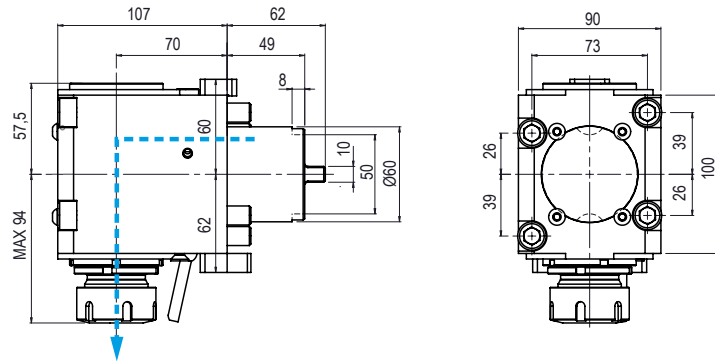

Turret Series:

BMT 60

SPACE TURN LB 2000EX / LB 2500EX / LB 3000EX /

GENOS SERIES L300-MW /

MULTUS U3000 / U4000 / LU3000EX M / MY