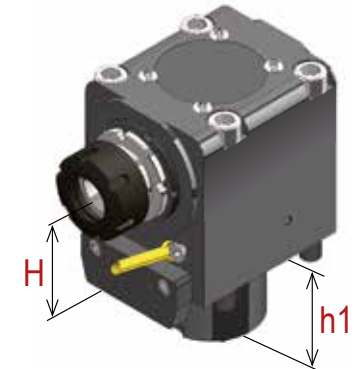

Turret Series:

BMT 60

SPACE TURN LB 2000EX / LB 2500EX / LB 3000EX /

GENOS SERIES L300-MW /

MULTUS U3000 / U4000 / LU3000EX M / MY

AX
Assiale - Axial

RD
Radiale - Radial

▼ Direction of rotation opposite of machine spindle

▼ Direction of rotation same as machine spindle

● Internal Coolant

AX
Assiale - Axial

RD
Radiale - Radial

Code	Orient	Rotation	Output	Int. Coolant	Nm	Rpm	H
99.OK.A80	AX	▼	ER-32	-	60	6000	Max 79
99.OK.A81	AX	▼	ER-32	● 70bar	60	6000	Max 79